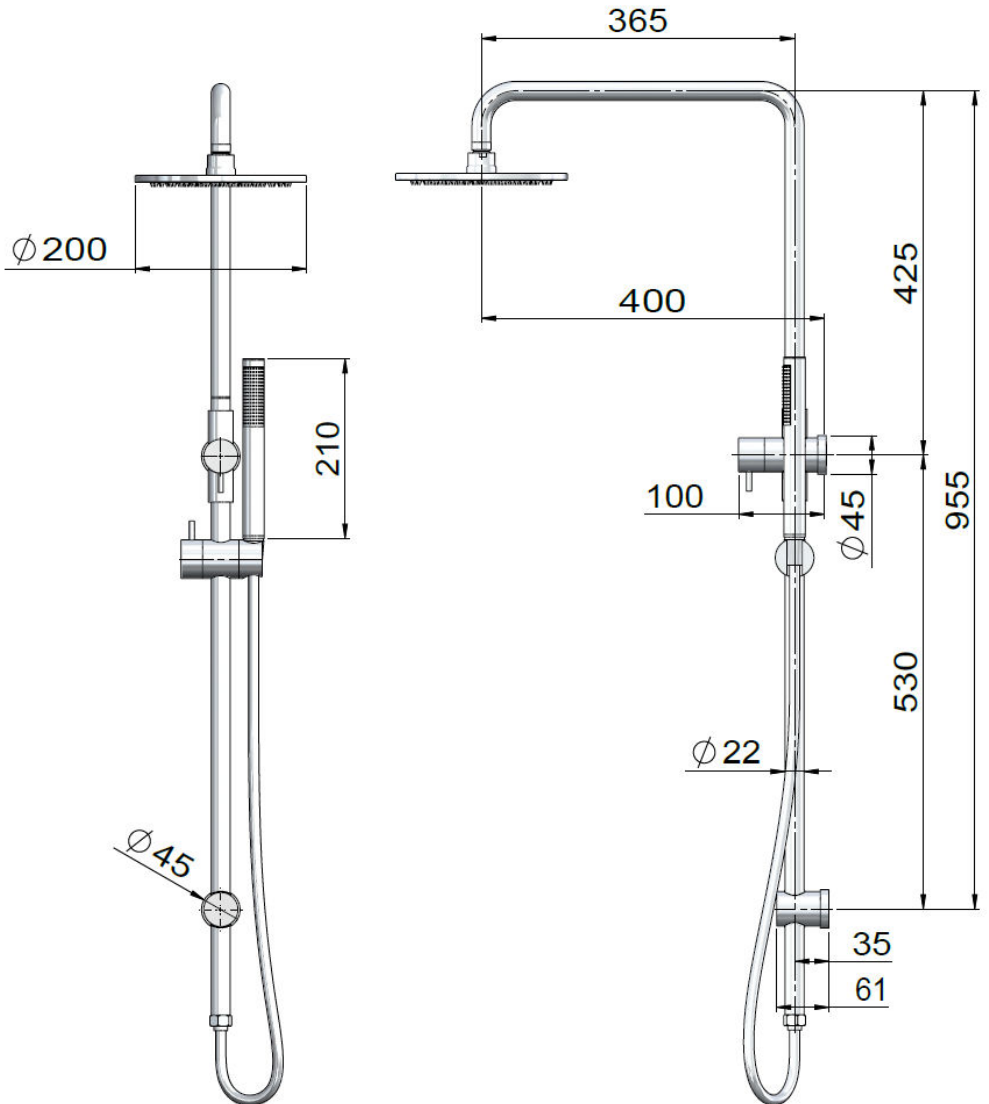

MZ1004N-R-SS316

OUTDOOR SHOWER RAIL SET

meir®

FEATURES

- Refer to the Meir website for warranty terms & conditions, and available finishes.
- Flow rate 9L p/m at 3 bar pressure.
- European components and cartridge
- 316 Stainless Steel construction.
- Includes the 1/2" adapter thread for non-AU regions only

CARE

- Do not install tapware using any form of acetone silicones.
- Do not apply physical items (such as tools) directly to product.
- Never use house-hold or commercial detergents, citrus based cleaners, or abrasive cleaners.
- Clean using a mild washing soap solution rinsed, and dry with a soft cloth.
- Check for any product defects before installation.
- Refer to the installation manual for correct installation.

CREDENTIALS

- Watermark AS/NZS3718WMK080066
- 3-star WELS rated
- 9 litres p/minute
- WELS registration No: S17730

SPECIFICATIONS

FLOW RATE GRAPH

MZ1004N-R-SS316

OUTDOOR SHOWER RAIL SET

meir®

EXPLODED VIEW