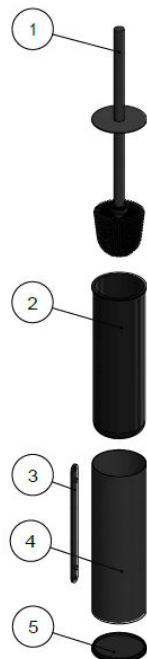

MTO02N-R

ROUND TOILET BRUSH

meir®

FEATURES

- Refer to the Meir website for warranty terms & conditions, and available finishes
- Box Weight 1.1 kg
- Includes a leak proof inner which is removable for easy cleaning.
- Brass handle with a black brush bristles.
- Free standing or wall mount option.

CARE

- Do not install tapware using any form of acetone silicones.
- Do not apply physical items (such as tools) directly to product.
- Never use house-hold or commercial detergents, citrus based cleaners, or abrasive cleaners.
- Clean using a mild washing soap solution rinsed, and dry with a soft cloth.
- Check for any product defects before installation.
- Refer to the installation manual for correct installation.

SPECIFICATIONS

EXPLODED VIEW

No.	Part Name	Qty
1	Toilet Brush	1
2	ABS Plastic Cup	1
3	SS Wall Mount	1
4	Stainless Steel Cup	1
5	ABS Plastic Bottom Cover	1