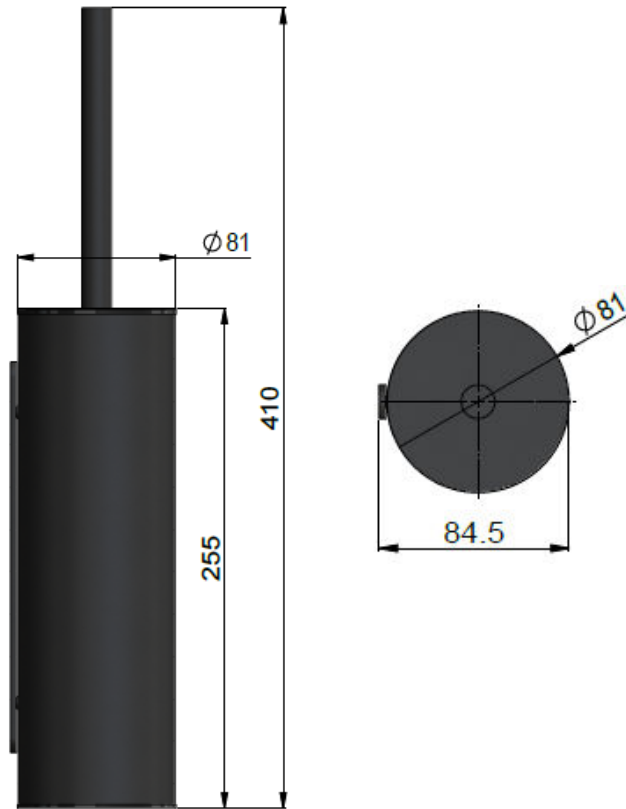

MTO02N-R

ROUND TOILET BRUSH

meir®

FEATURES

- Refer to the Meir website for warranty terms & conditions, and available finishes
- Box Weight 1.1 kg
- Includes a leak proof inner which is removable for easy cleaning.
- Brass handle with a black brush bristles.
- Free standing or wall mount option.

SPECIFICATIONS

EXPLODED VIEW

No.	Part Name	Qty
1	Toilet Brush	1
2	ABS Plastic Cup	1
3	SS Wall Mount	1
4	Stainless Steel Cup	1
5	ABS Plastic Bottom Cover	1