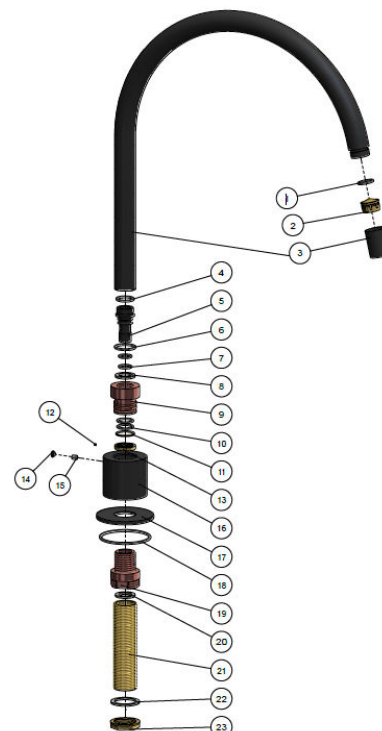

MS08 ROUND KITCHEN SPOUT

meir®

FEATURES

- Refer to the Meir website for warranty terms & conditions, and available finishes.
- Flow rate 7L p/m at 3 bar pressure.
- European components and cartridge
- Solid brass construction
- Box Weight 1kg
- 68mm long 1/2" threaded adapter included (for international regions only)

SPECIFICATIONS

FLOW RATE GRAPH

CREDENTIALS

- Watermark AS/NZS3718WMKA25013
- 4-star WELS rated
- 6.5 litres p/minute
- WELS registration No: T41582

EXPLODED VIEW

No.	PART NAME	Qty
1	O-ring	1
2	Basin Aerator	1
3	Spout	1
4	O-ring	1
5	Connector	1
6	O-ring	2
7	O-ring	2
8	Washer	1
9	Brass sleeve	1
10	O-ring	2
11	Wearing ring	1
12	Screw	1
13	Lock nut	1
14	Decorative Cover	1
15	Screw	1
16	Connector base	1
17	Back plate	1
18	O-ring	1
19	Connector	1
20	Flat Washer	1
21	Threaded tube	1
22	washer	1
23	Plastic Lock nut	1