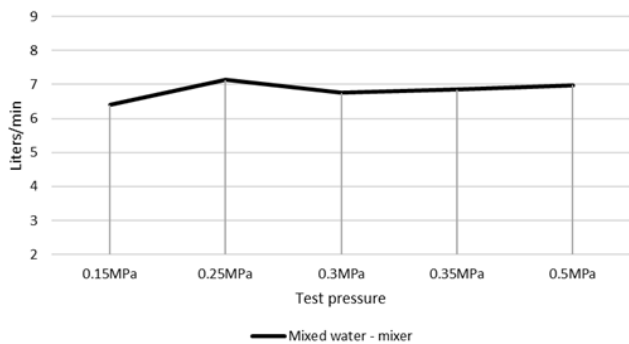

MS08 ROUND KITCHEN SPOUT

meir®

FEATURES

- Refer to the Meir website for warranty terms & conditions, and available finishes.
- Flow rate 7L p/m at 3 bar pressure.
- European components and cartridge
- Solid brass construction
- Box Weight 1kg
- 68mm long 1/2" threaded adapter included (for international regions only)

SPECIFICATIONS

FLOW RATE GRAPH

CREDENTIALS

- Watermark AS/NZS3718WMKA25013
- 4-star WELS rated
- 6.5 litres p/minute
- WELS registration No: T41582

EXPLODED VIEW

No.	PART NAME	Qty
1	O-ring	1
2	Basin Aerator	1
3	Spout	1
4	O-ring	1
5	Connector	1
6	O-ring	2
7	O-ring	2
8	Washer	1
9	Brass sleeve	1
10	O-ring	2
11	Wearing ring	1
12	Screw	1
13	Lock nut	1
14	Decorative Cover	1
15	Screw	1
16	Connector base	1
17	Back plate	1
18	O-ring	1
19	Connector	1
20	Flat Washer	1
21	Threaded tube	1
22	washer	1
23	Plastic Lock nut	1