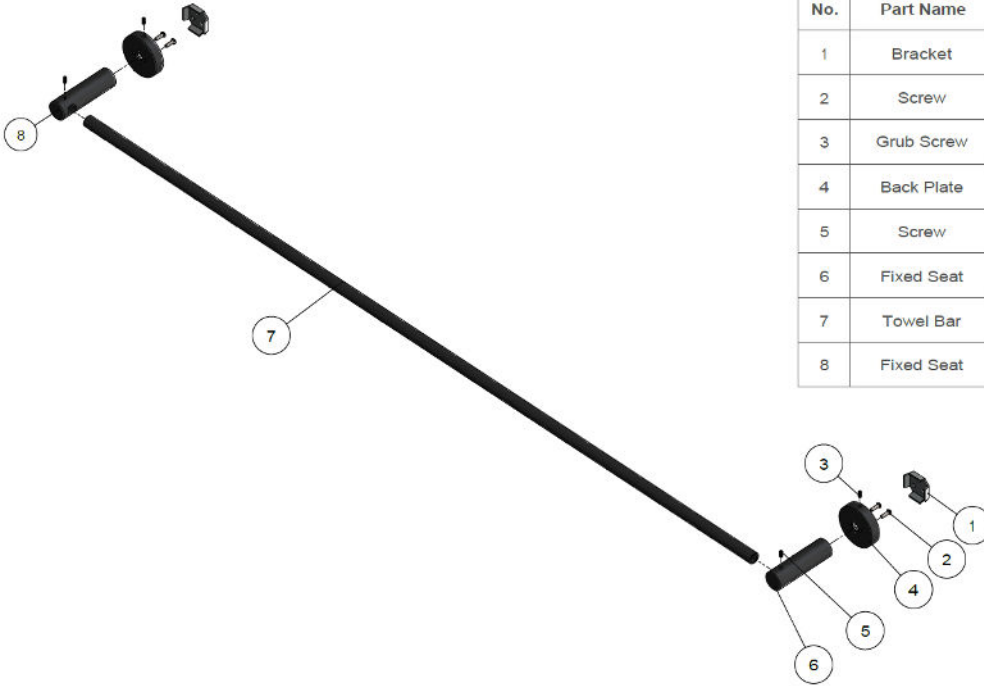

# MR01- SR90

## ROUND SINGLE RAIL

meir®

### EXPLODED VIEW

No.	Part Name
1	Bracket
2	Screw
3	Grub Screw
4	Back Plate
5	Screw
6	Fixed Seat
7	Towel Bar
8	Fixed Seat