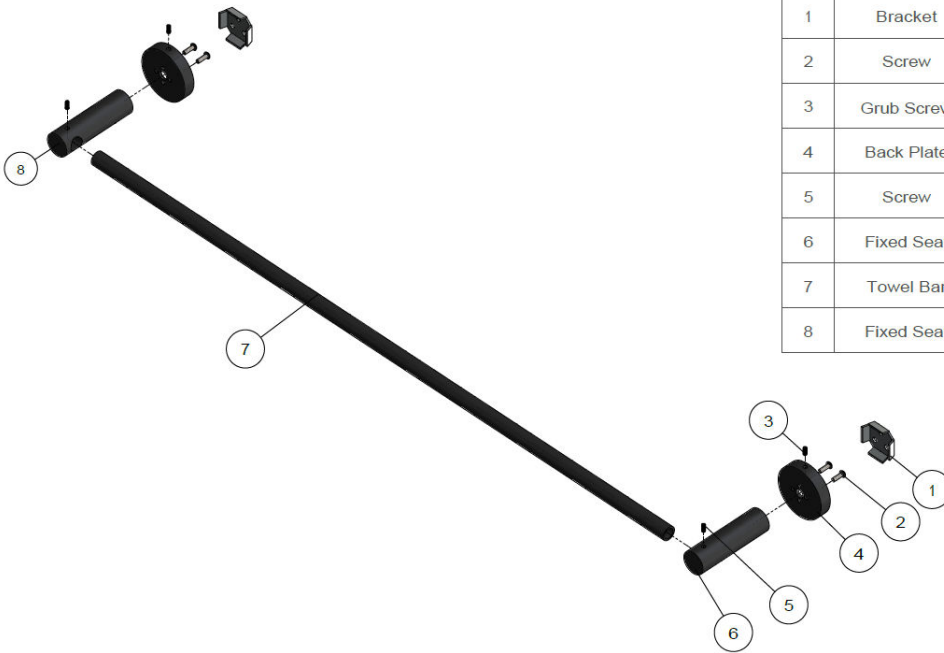

# MR01-SR60

## ROUND SINGLE RAIL

meir®

### EXPLODED VIEW

No.	Part Name
1	Bracket
2	Screw
3	Grub Screw
4	Back Plate
5	Screw
6	Fixed Seat
7	Towel Bar
8	Fixed Seat