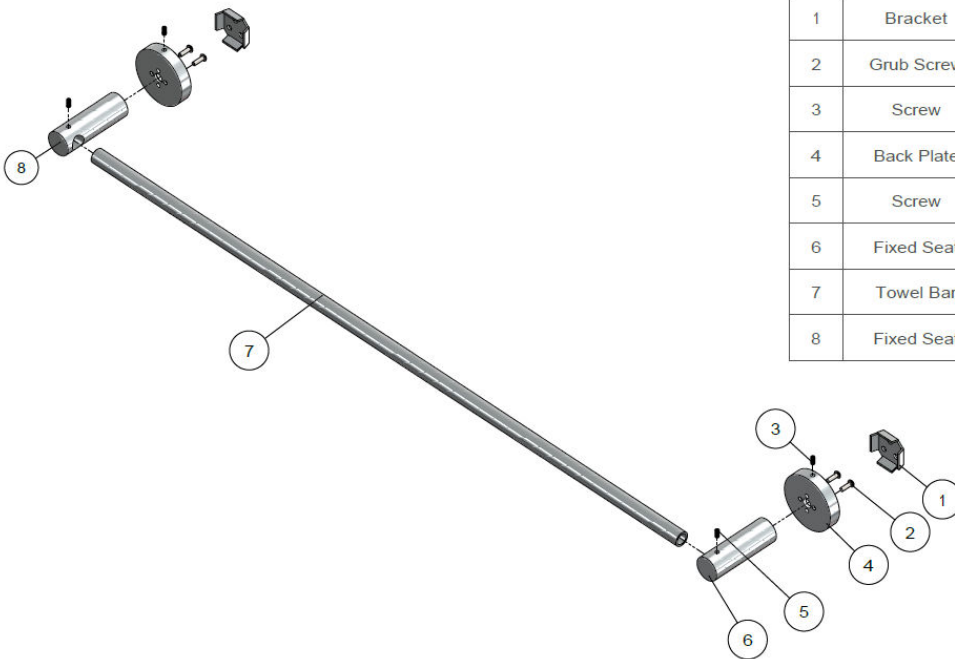

MR01-SR60-C

ROUND SINGLE RAIL IN CHROME

meir®

EXPLODED VIEW

No.	Part Name
1	Bracket
2	Grub Screw
3	Screw
4	Back Plate
5	Screw
6	Fixed Seat
7	Towel Bar
8	Fixed Seat

CARE

- Do not install tapware using any form of acetone silicones.
- Do not apply physical items (such as tools) directly to product.
- Never use house-hold or commercial detergents, citrus based cleaners, or abrasive cleaners.
- Clean using a mild washing soap solution rinsed, and dry with a soft cloth.
- Check for any product defects before installation.
- Refer to the installation manual for correct installation.

FEATURES

- Refer to the Meir website for warranty terms & conditions,
- Dimensions applicable to the chrome finish only.
- Box Weight 0.6 kg

SPECIFICATIONS