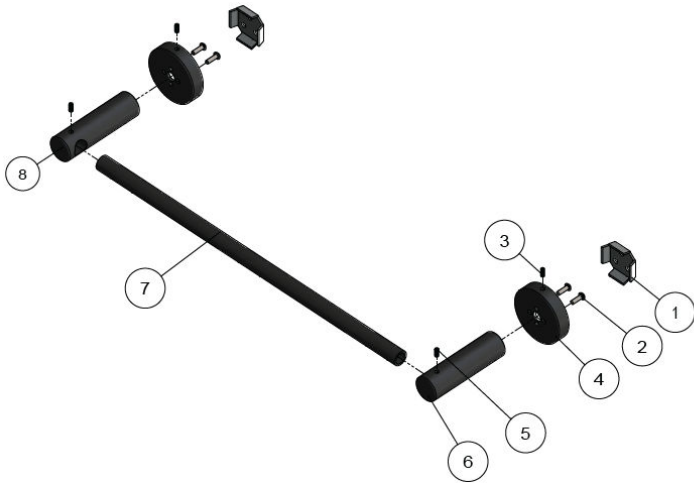

# MR01-SR30

## ROUND SINGLE 300mm RAIL

meir®

### EXPLODED VIEW

No.	Part Name
1	Bracket
2	Grub Screw
3	Screw
4	Back Plate
5	Screw
6	Fixed Seat
7	Towel Bar
8	Fixed Seat