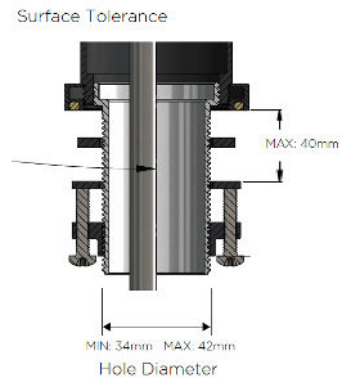

MK17

ROUND PULL OUT KITCHEN MIXER

meir®

HANDLE VARIANTS

Paddle:M

FEATURES

CARE

- Do not install tapware using any form of acetone silicones.
- Do not apply physical items (such as tools) directly to product.
- Never use house-hold or commercial detergents, citrus based cleaners, or abrasive cleaners.
- Clean using a mild washing soap solution rinsed, and dry with a soft cloth.
- Check for any product defects before installation.
- Refer to the installation manual for correct installation.

SPECIFICATIONS

TOLERANCES

FLOW RATE GRAPH

EXPLODED VIEW

CREDENTIALS