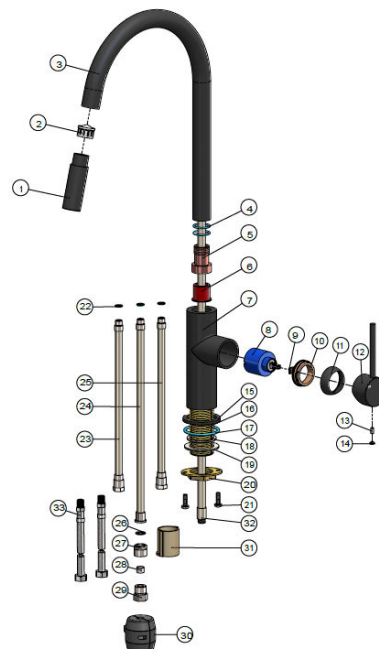

AVAILABLE
FINISHES

FEATURES

- 10 Year warranty
- Flow rate 5.5L p/m
- European components and cartridge
- Solid brass construction
- Pull out hand spout
- Box Weight 2.9 Kg

CARE

- Do not install tapware using any form of acetone silicones.
- Do not apply physical items (such as tools) directly to product.
- Never use house-hold or commercial detergents, citrus based cleaners, or abrasive cleaners.
- Clean using a mild washing soap solution rinsed, and dry with a soft cloth.
- Check for any product defects before installation.
- Refer to the installation manual for correct installation.

SPECIFICATIONS

TOLERANCES

FLOW RATE GRAPH

CREDENTIALS

- Watermark AS/NZS3718WMKA25013
- WELS Rated 5 Star

EXPLODED VIEW

No.	Part Name	QTY
1	Spray Head	1
2	Cover	1
3	Spout	1
4	O-ring	2
5	Connector	1
6	Rubber Sleeve	1
7	Body	1
8	Kerox Cartridge	1
9	Washer	1
10	Locking Nut	1
11	Decor Cover	1
12	Handle	1
13	Screw	1
14	Decor Button	1
15	Dressing Ring	1
16	Thread	1
17	O-ring	1
18	Washer	1
19	Washer	1
20	Nut	1
21	Screw	2
22	O-ring	3
23	Welding Inlet Pipe	1
24	Welding Outlet Pipe	1
25	Welding Inlet Pipe	1
26	Washer	1
27	Connector	1
28	Non-return Valve	1
29	Connector	1
30	Weight Ball	1
31	Cover	1
32	Pull Out Hose	1
33	Hose	2