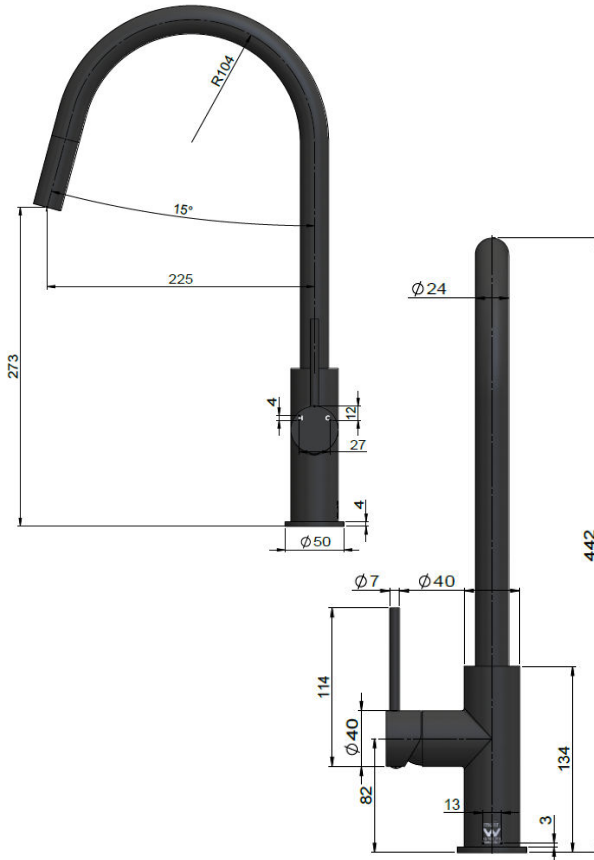

AVAILABLE
FINISHES

FEATURES

- 10 Year warranty
- Flow rate 5.5L p/m
- European components and cartridge
- Solid brass construction
- Pull out hand spout
- Box Weight 2.9 Kg

CARE

- Do not install tapware using any form of acetone silicones.
- Do not apply physical items (such as tools) directly to product.
- Never use house-hold or commercial detergents, citrus based cleaners, or abrasive cleaners.
- Clean using a mild washing soap solution rinsed, and dry with a soft cloth.
- Check for any product defects before installation.
- Refer to the installation manual for correct installation.

SPECIFICATIONS

TOLERANCES

FLOW RATE GRAPH

CREDENTIALS

- Watermark AS/NZS3718WMKA25013
- WELS Rated 5 Star

EXPLODED VIEW

No.	Part Name	QTY
1	Spray Head	1
2	Cover	1
3	Spout	1
4	O-ring	2
5	Connector	1
6	Rubber Sleeve	1
7	Body	1
8	Kerox Cartridge	1
9	Washer	1
10	Locking Nut	1
11	Decor Cover	1
12	Handle	1
13	Screw	1
14	Decor Button	1
15	Dressing Ring	1
16	Thread	1
17	O-ring	1
18	Washer	1
19	Washer	1
20	Nut	1
21	Screw	2
22	O-ring	3
23	Welding Inlet Pipe	1
24	Welding Outlet Pipe	1
25	Welding Inlet Pipe	1
26	Washer	1
27	Connector	1
28	Non-return Valve	1
29	Connector	1
30	Weight Ball	1
31	Cover	1
32	Pull Out Hose	1
33	Hose	2