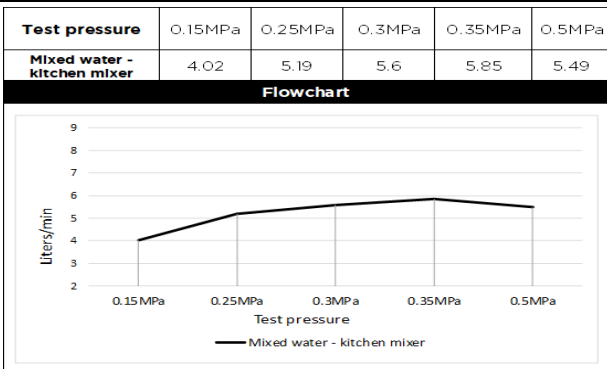

AVAILABLE
FINISHES

FEATURES

- 10 Year warranty
- Flow rate 5.5L p/m
- European components and cartridge
- Solid brass construction
- Pull out hand spout
- Box Weight 2.9 Kg

CARE

- Do not install tapware using any form of acetone silicones.
- Do not apply physical items (such as tools) directly to product.
- Never use house-hold or commercial detergents, citrus based cleaners, or abrasive cleaners.
- Clean using a mild washing soap solution rinsed, and dry with a soft cloth.
- Check for any product defects before installation.
- Refer to the installation manual for correct installation.

SPECIFICATIONS

TOLERANCES

FLOW RATE GRAPH

CREDENTIALS

- Watermark AS/NZS3718WMKA25013
- WELS Rated 5 Star

EXPLODED VIEW

No.	Part Name	QTY
1	Spray Head	1
2	Cover	1
3	Spout	1
4	O-ring	2
5	Connector	1
6	Rubber Sleeve	1
7	Body	1
8	Kerox Cartridge	1
9	Washer	1
10	Locking Nut	1
11	Decor Cover	1
12	Handle	1
13	Screw	1
14	Decor Button	1
15	Dressing Ring	1
16	Thread	1
17	O-ring	1
18	Washer	1
19	Washer	1
20	Nut	1
21	Screw	2
22	O-ring	3
23	Welding Inlet Pipe	1
24	Welding Outlet Pipe	1
25	Welding Inlet Pipe	1
26	Washer	1
27	Connector	1
28	Non-return Valve	1
29	Connector	1
30	Weight Ball	1
31	Cover	1
32	Pull Out Hose	1
33	Hose	2