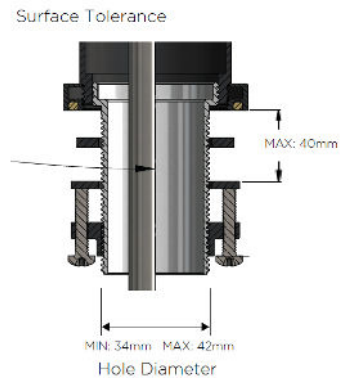

AVAILABLE
FINISHES

FEATURES

- 10 Year warranty
- Flow rate 5.5L p/m
- European components and cartridge
- Solid brass construction
- Pull out hand spout
- Box Weight 2.9 Kg

CARE

- Do not install tapware using any form of acetone silicones.
- Do not apply physical items (such as tools) directly to product.
- Never use house-hold or commercial detergents, citrus based cleaners, or abrasive cleaners.
- Clean using a mild washing soap solution rinsed, and dry with a soft cloth.
- Check for any product defects before installation.
- Refer to the installation manual for correct installation.

SPECIFICATIONS

TOLERANCES

FLOW RATE GRAPH

CREDENTIALS

- Watermark AS/NZS3718WMKA25013
- WELS Rated 5 Star

EXPLODED VIEW

No.	Part Name	QTY
1	Spray Head	1
2	Cover	1
3	Spout	1
4	O-ring	2
5	Connector	1
6	Rubber Sleeve	1
7	Body	1
8	Kerox Cartridge	1
9	Washer	1
10	Locking Nut	1
11	Decor Cover	1
12	Handle	1
13	Screw	1
14	Decor Button	1
15	Dressing Ring	1
16	Thread	1
17	O-ring	1
18	Washer	1
19	Washer	1
20	Nut	1
21	Screw	2
22	O-ring	3
23	Welding Inlet Pipe	1
24	Welding Outlet Pipe	1
25	Welding Inlet Pipe	1
26	Washer	1
27	Connector	1
28	Non-return Valve	1
29	Connector	1
30	Weight Ball	1
31	Cover	1
32	Pull Out Hose	1
33	Hose	2