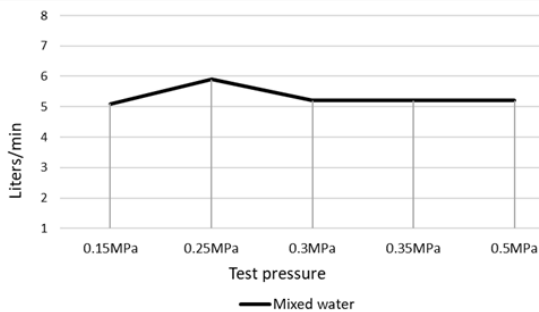

FLOW RATE

CREDENTIALS

- Watermark AS/NZS3718WMK080065
- 5-star WELS rated
- WELS registration No: T42184