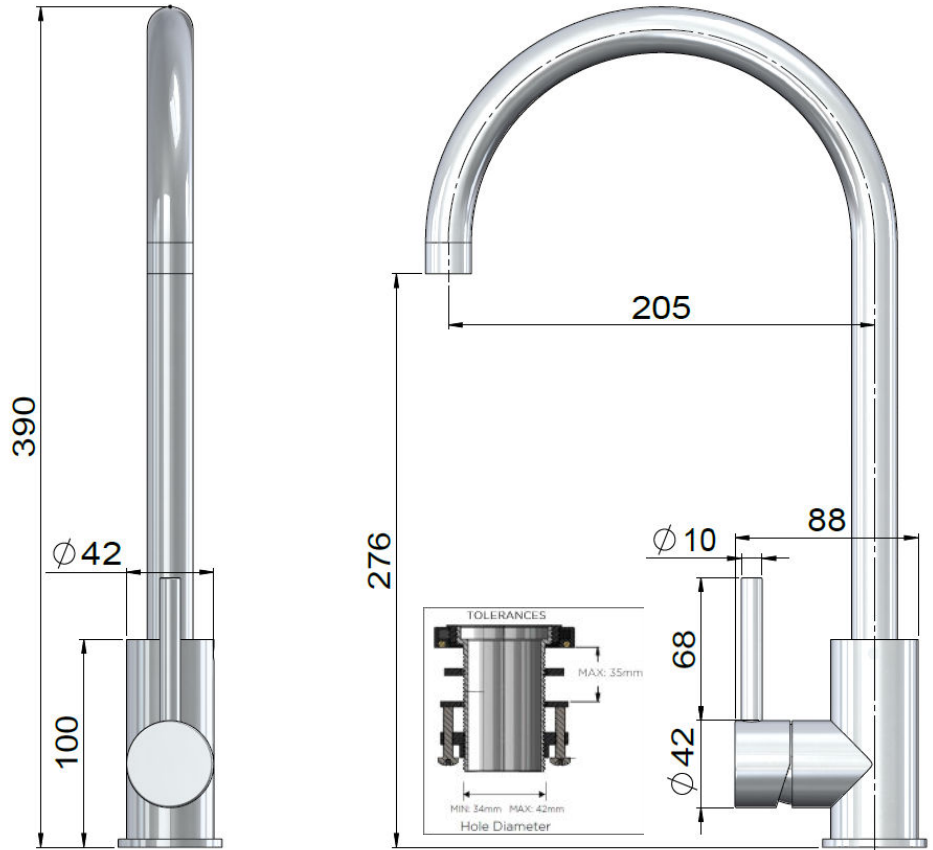

SPECIFICATIONS