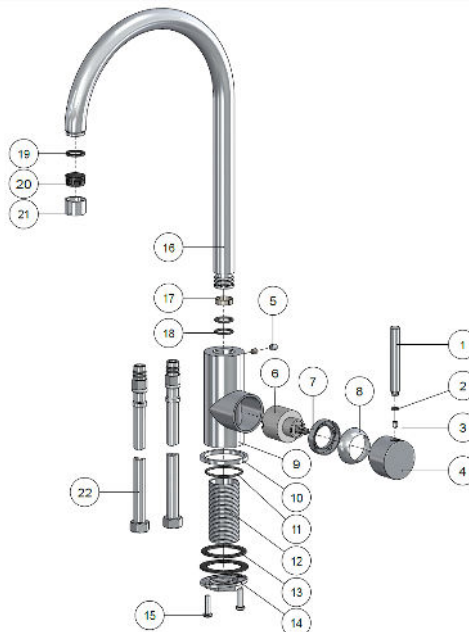

### FEATURES

- Refer to the Meir website for warranty terms & conditions.
- Flow rate at 3 bar is 5 l/min
- European components and cartridge
- 316 Stainless Steel construction

### SPECIFICATIONS

### FLOW RATE

### EXPLODED VIEW

No.	Part Name
1	Handle Pin
2	O-ring
3	Screw
4	Handle
5	Rubber
6	Cartridge
7	Cartridge Nut
8	Decor Cover
9	Body
10	Base Ring
11	O-ring
12	Threaded Tube
13	Washer
14	Lock Nut
15	Screw
16	Spout
17	C-ring
18	O-ring
19	Washer
20	Aerator
21	Aerator Shell
22	SS Braided Hose