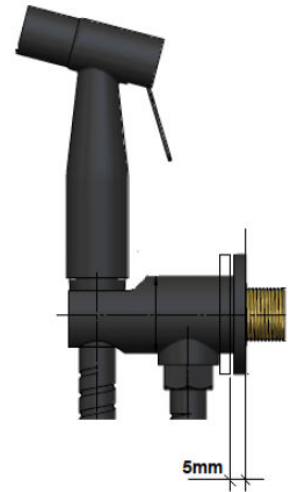

TOLERANCES

Wall plate tolerance of 5mm