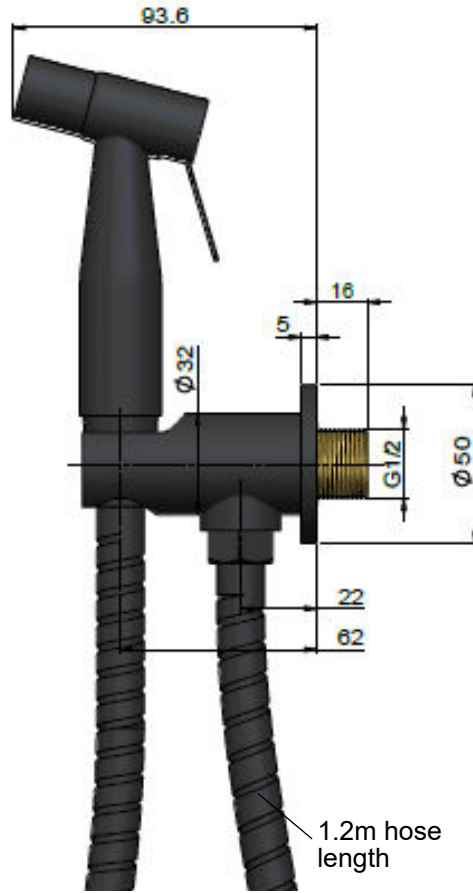

MHB01N HAND BIDET

meir®

FEATURES

- Refer to the Meir website for warranty terms & conditions.
- Flow rate at 3bar 7 L/min
- European ceramic cartridge
- Solid brass and SS construction
- Box Weight 1.5 kg
- Hose length of 1.2m

CARE

- Do not install tapware using any form of acetone silicones.
- Do not apply physical items (such as tools) directly to the product.
- Never use house-hold or commercial detergents, citrus based cleaners, or abrasive cleaners.
- Clean using a mild washing soap solution. Rinse and dry with a soft cloth.
- Check for any product defects before installation.
- Refer to the Installation Manual for correct installation.

SPECIFICATIONS