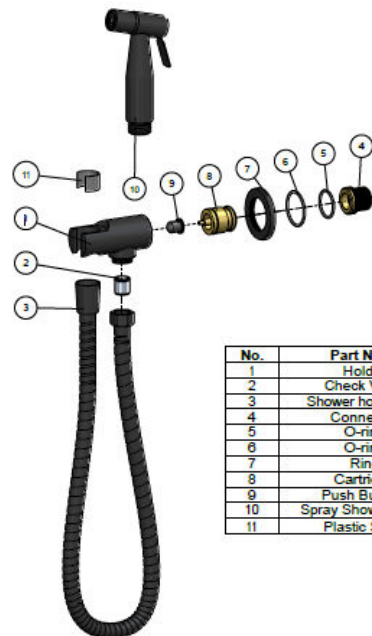

No.	Part Name	QTY
1	Holder	1
2	Check Valve	1
3	Shower hose 1.2M	1
4	Connector	1
5	O-ring	1
6	O-ring	1
7	Ring	1
8	Cartridge	1
9	Push Buttons	1
10	Spray Shower Head	1
11	Plastic Sleeve	1