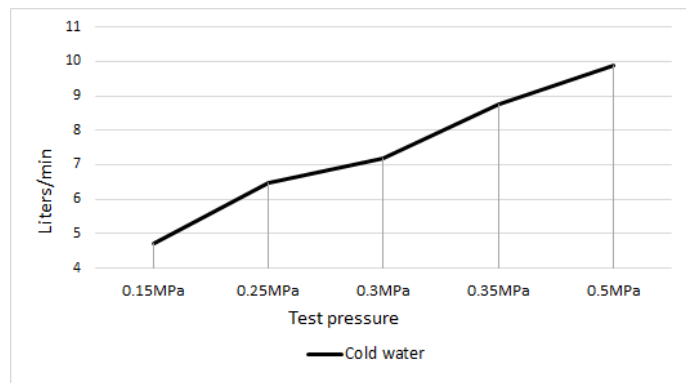

FLOW RATE GRAPH

CREDENTIALS

EXPLODED VIEW