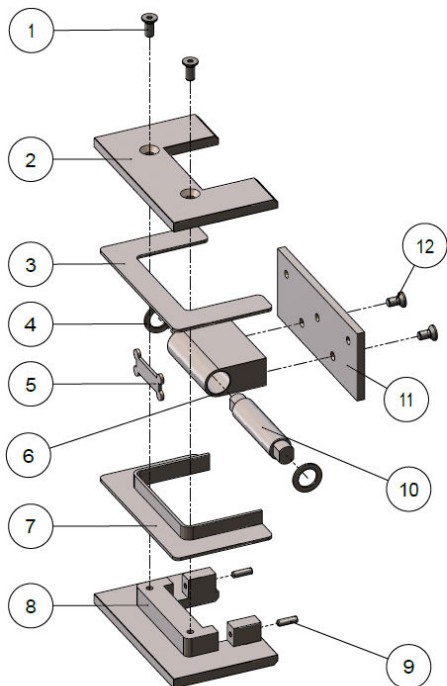

MGA02N

Glass-to-Wall Shower Door Hinge

meir®

EXPLODED VIEW

No.	Part Name	Qty
1	Screw	4
2	Blind Flange	1
3	Gasket	2
4	Gasket	2
5	Gasket	1
6	Cross-Linked Body	1
7	Gasket	2
8	Baseboard	1
9	Screw	2
10	Bearing	1
11	Fixing Plate	1
12	Screw	2

CARE

- Do not install tapware using any form of acetone silicones.
- Do not apply physical items (such as tools) directly to product.
- Never use house-hold or commercial detergents, citrus based cleaners, or abrasive cleaners.
- Clean using a mild washing soap solution rinsed, and dry with a soft cloth.
- Check for any product defects before installation.
- Refer to the installation manual for correct installation.